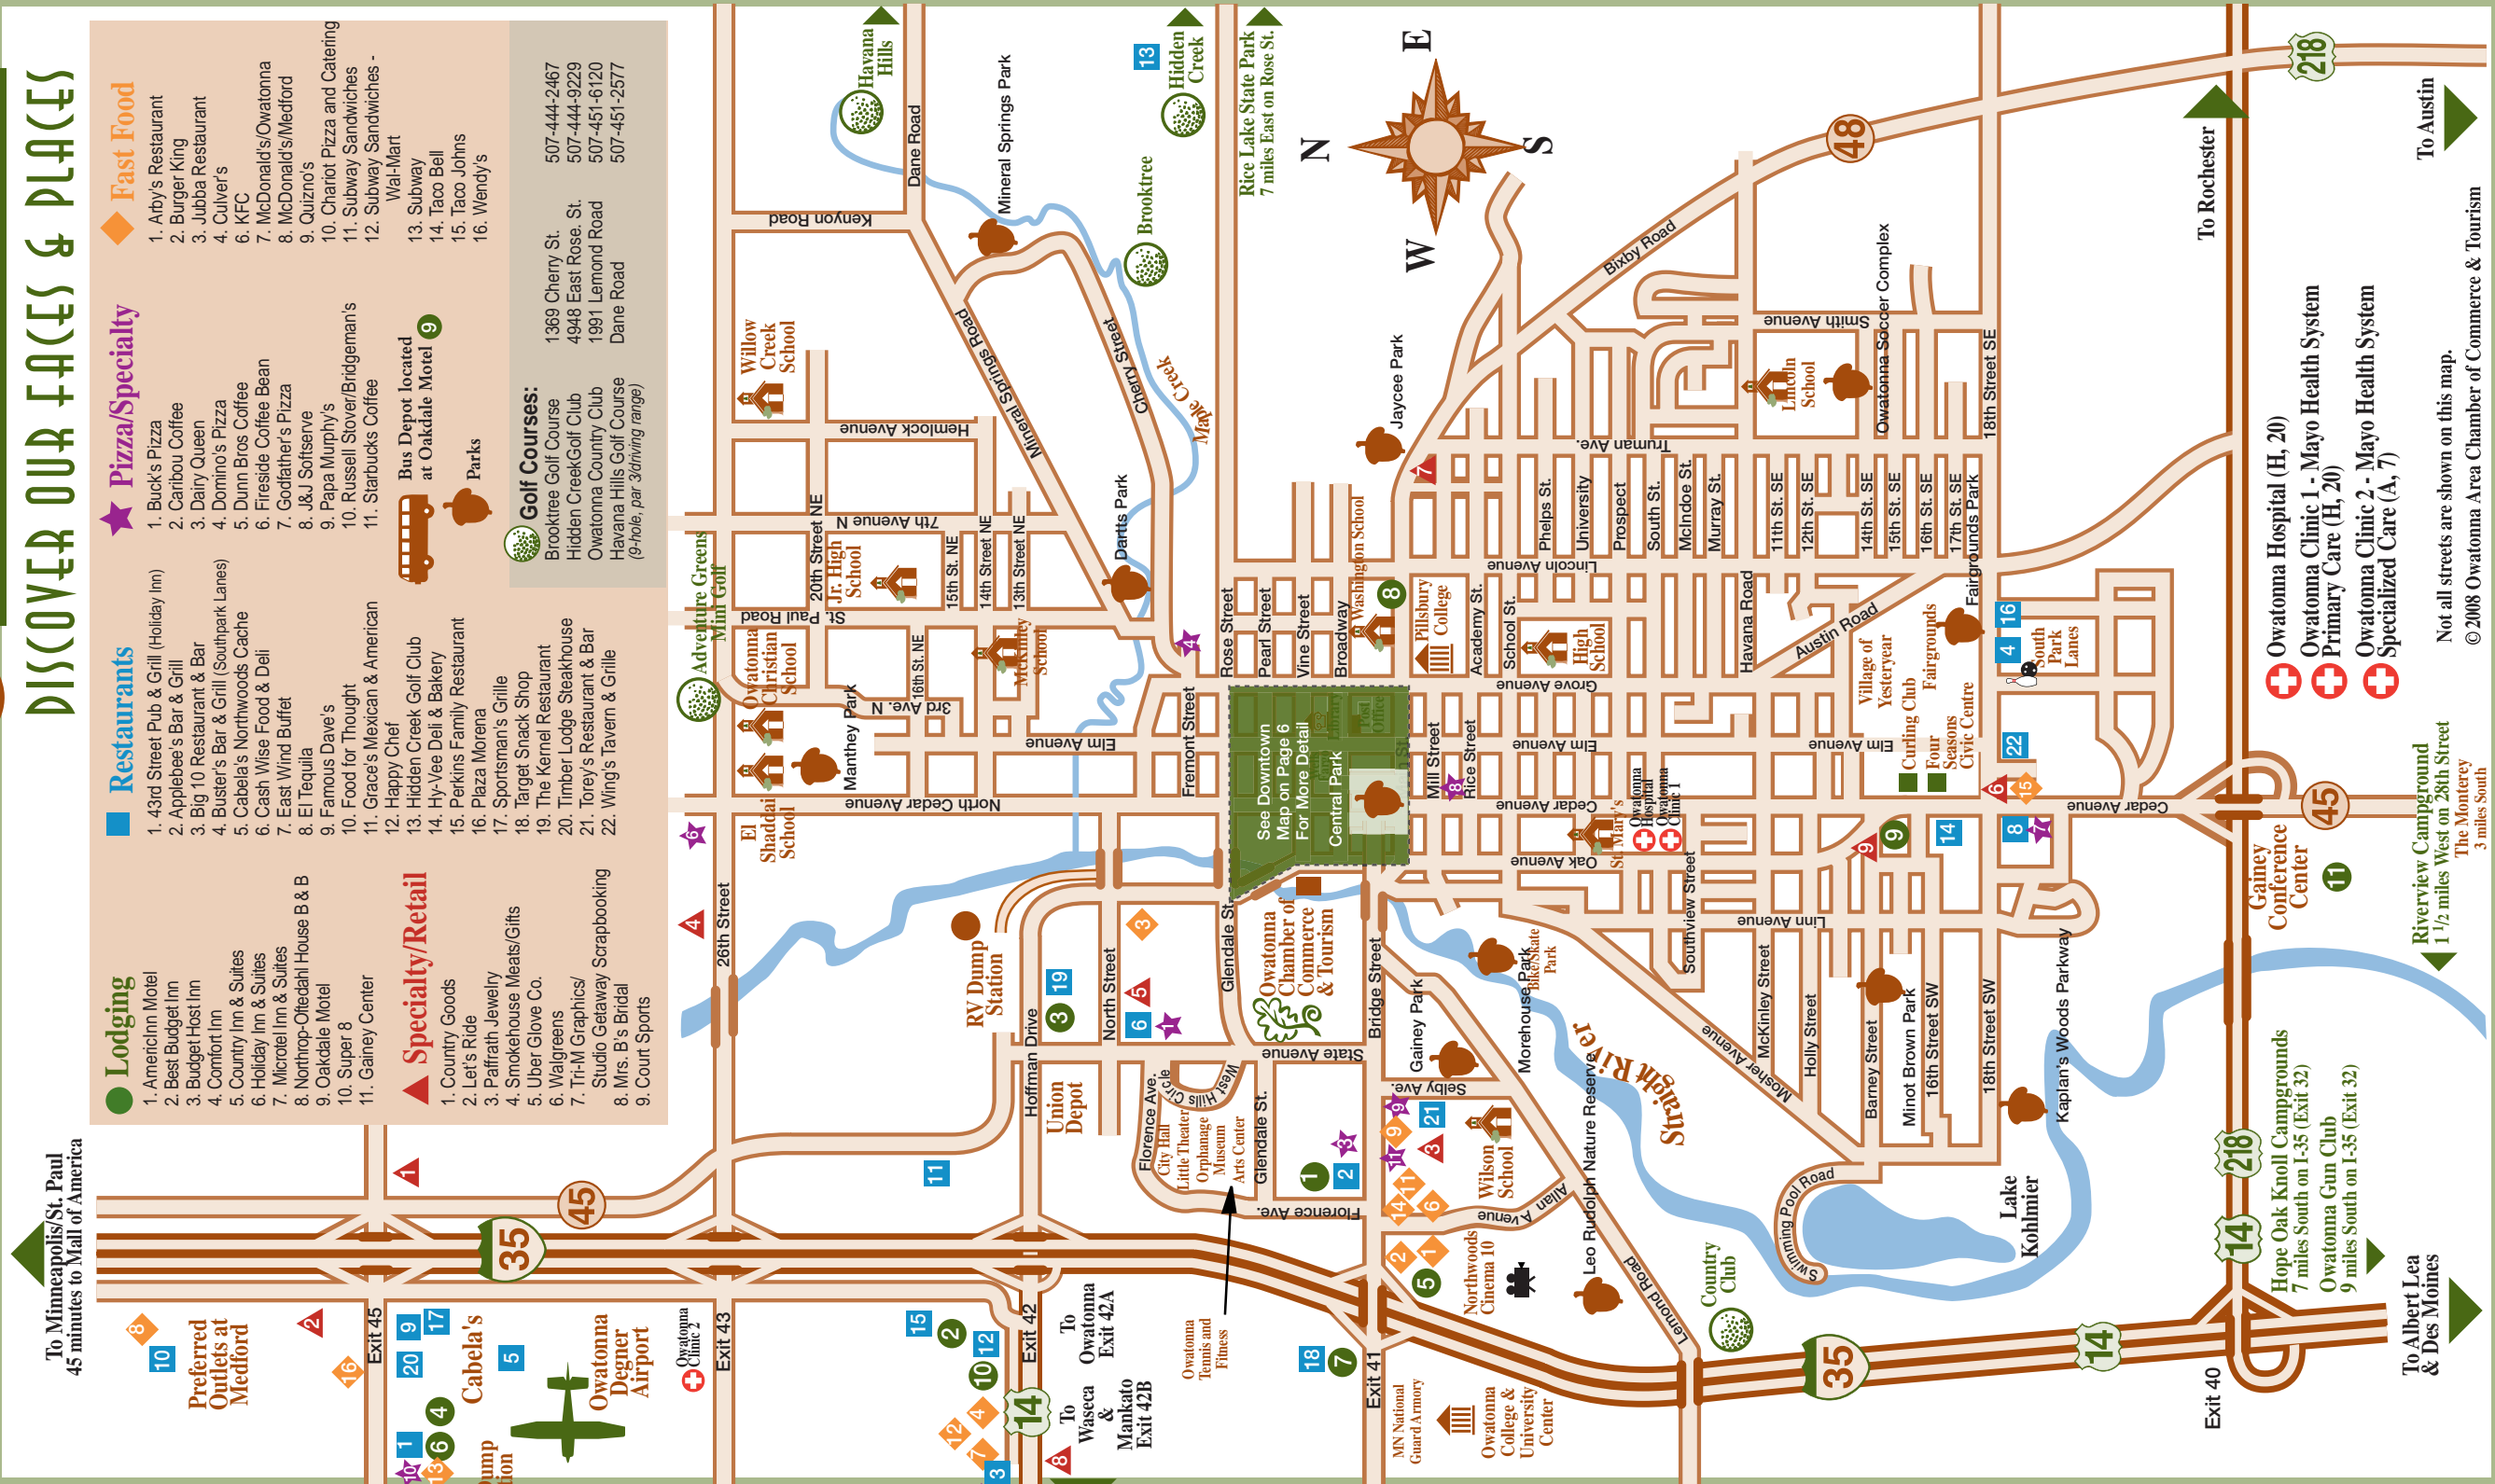

Not all streets are shown on this map.
© 2008 Owatonna Area Chamber of Commerce & Tourism